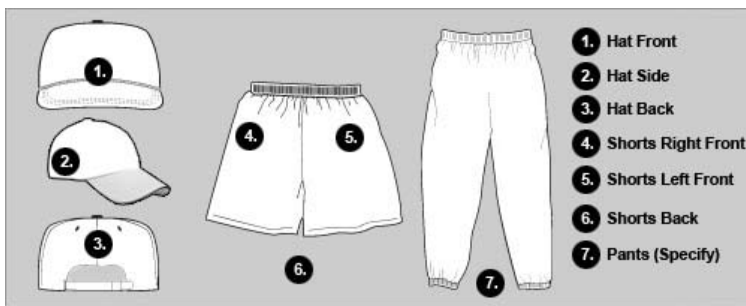

First Name: _____ Last Name: _____
 Address: _____ Street: _____
 City: _____ Zip Code: _____

JOB INFORMATION

Job Name: _____
 Job Description: _____

FRONT DETAILS

Graphic Location: _____
 Front Color: _____
 Numbers: _____
 Pocket:
 4 Color Process:

BACK DETAILS

Graphic Location: _____
 Back Colors: _____
 Numbers: _____
 Pocket:
 4 Color Process:

OTHER GARMENT DETAILS

Garment Type: _____
 Garment Color: _____
 Graphic Location: _____

SIZE & QUANTITY