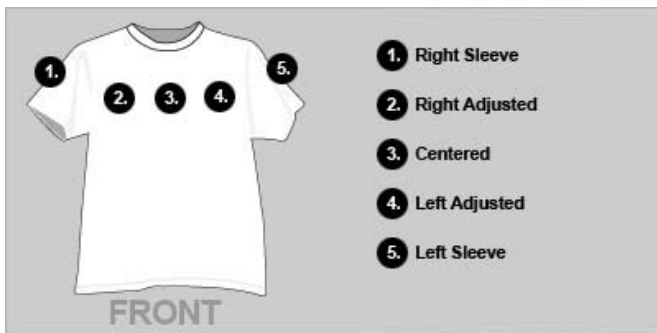

JOB INFORMATION

Job Name: _____
Job Description: _____

FRONT DETAILS

Graphic Location: _____
Front Color: _____
Numbers: _____
Pocket: ☐
4 Color Process: ☐

BACK DETAILS

Graphic Location: _____
Back Colors: _____
Numbers: _____
Pocket: ☐
4 Color Process: ☐